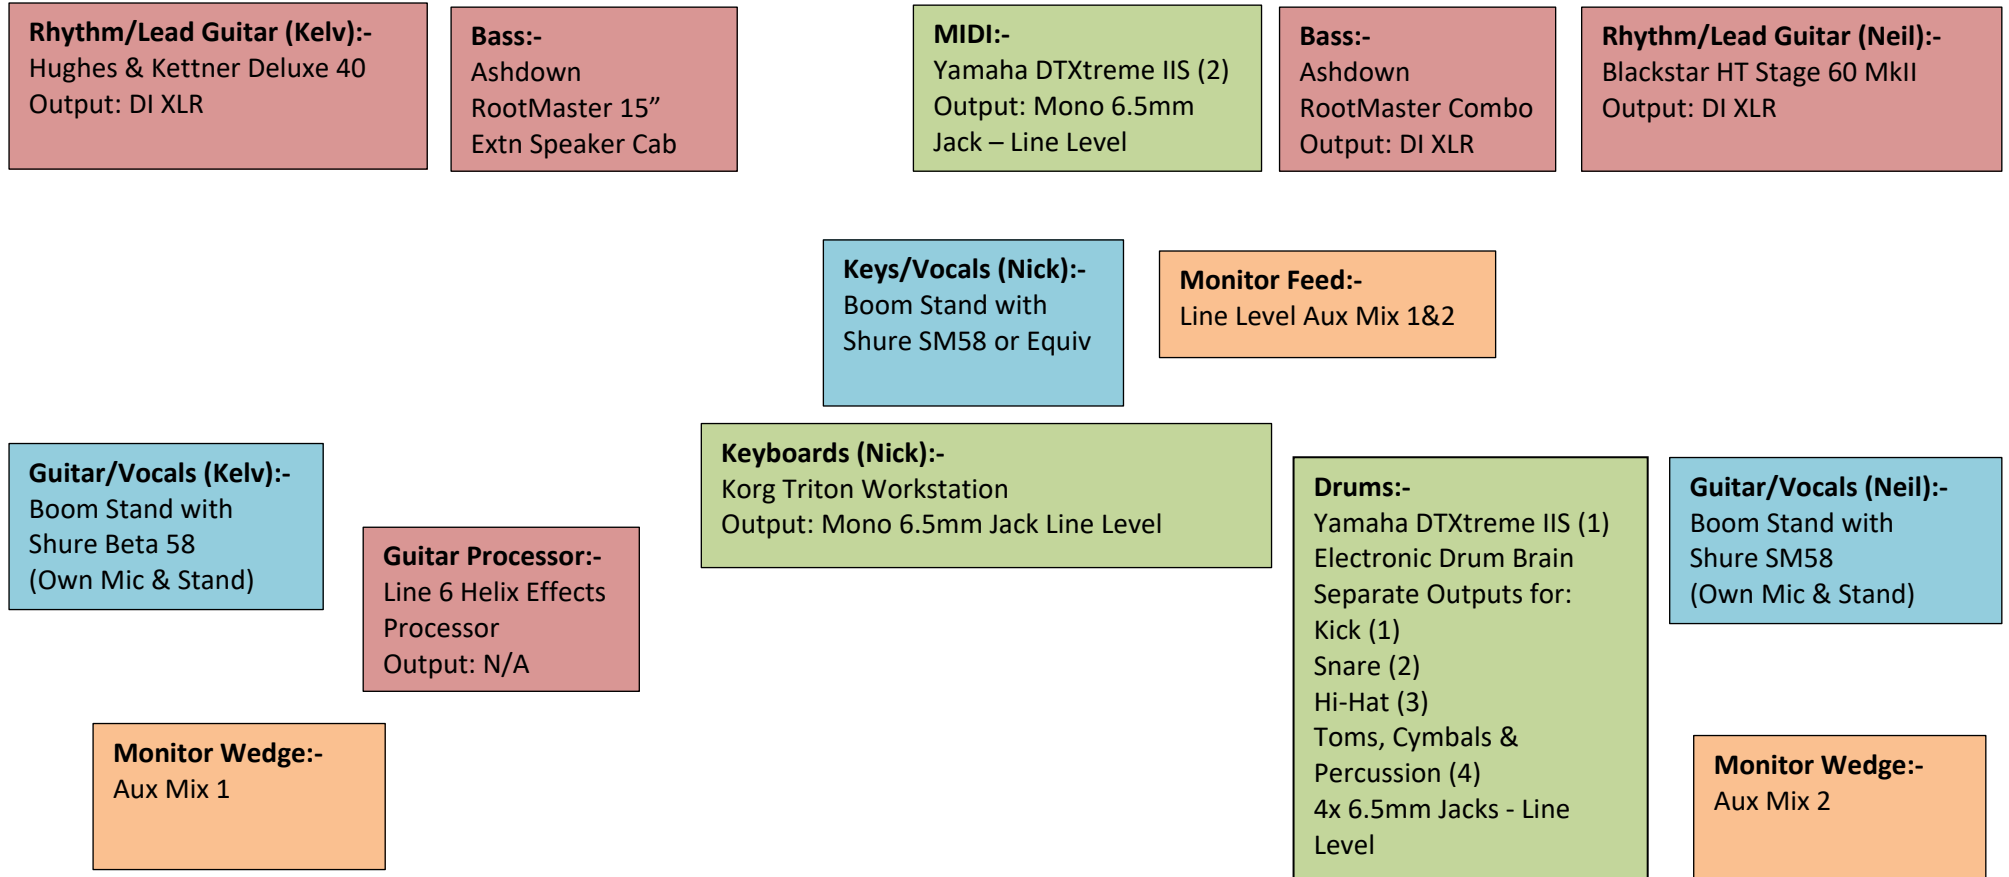

THE BUSINESS – STAGE LAYOUT (2018)

Notes: Neil & Kelv use own microphone and stand as the Yamaha drum brain is attached to one and the other has a "Talk Box" pipe attached.
Yamaha Drum Brain (1) **Drums**, outputs all drums and percussion, Yamaha Drum Brain (2) **MIDI**, outputs some incidental keyboard, brass etc.